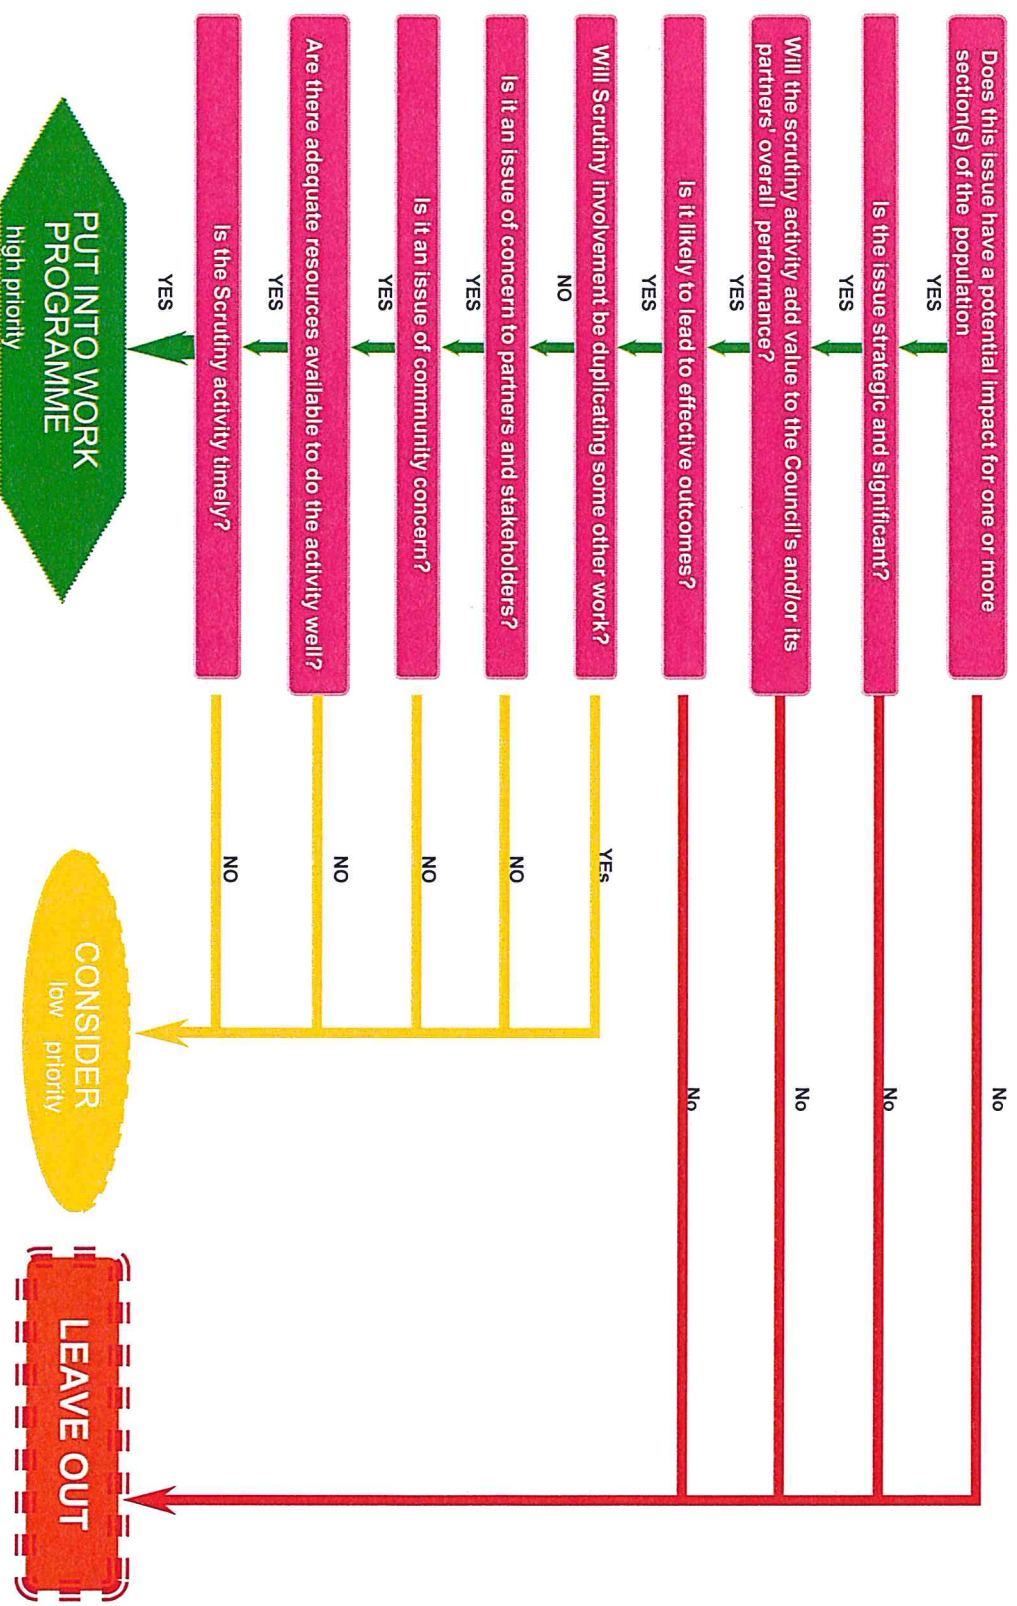

# Understanding Scrutiny Processes and Techniques

FLOW CHART FOR OS PRIORITISATION

produced with permission of Oxfordshire County Council

Providing learning and development opportunities

SOUTH WEST EMPLOYERS